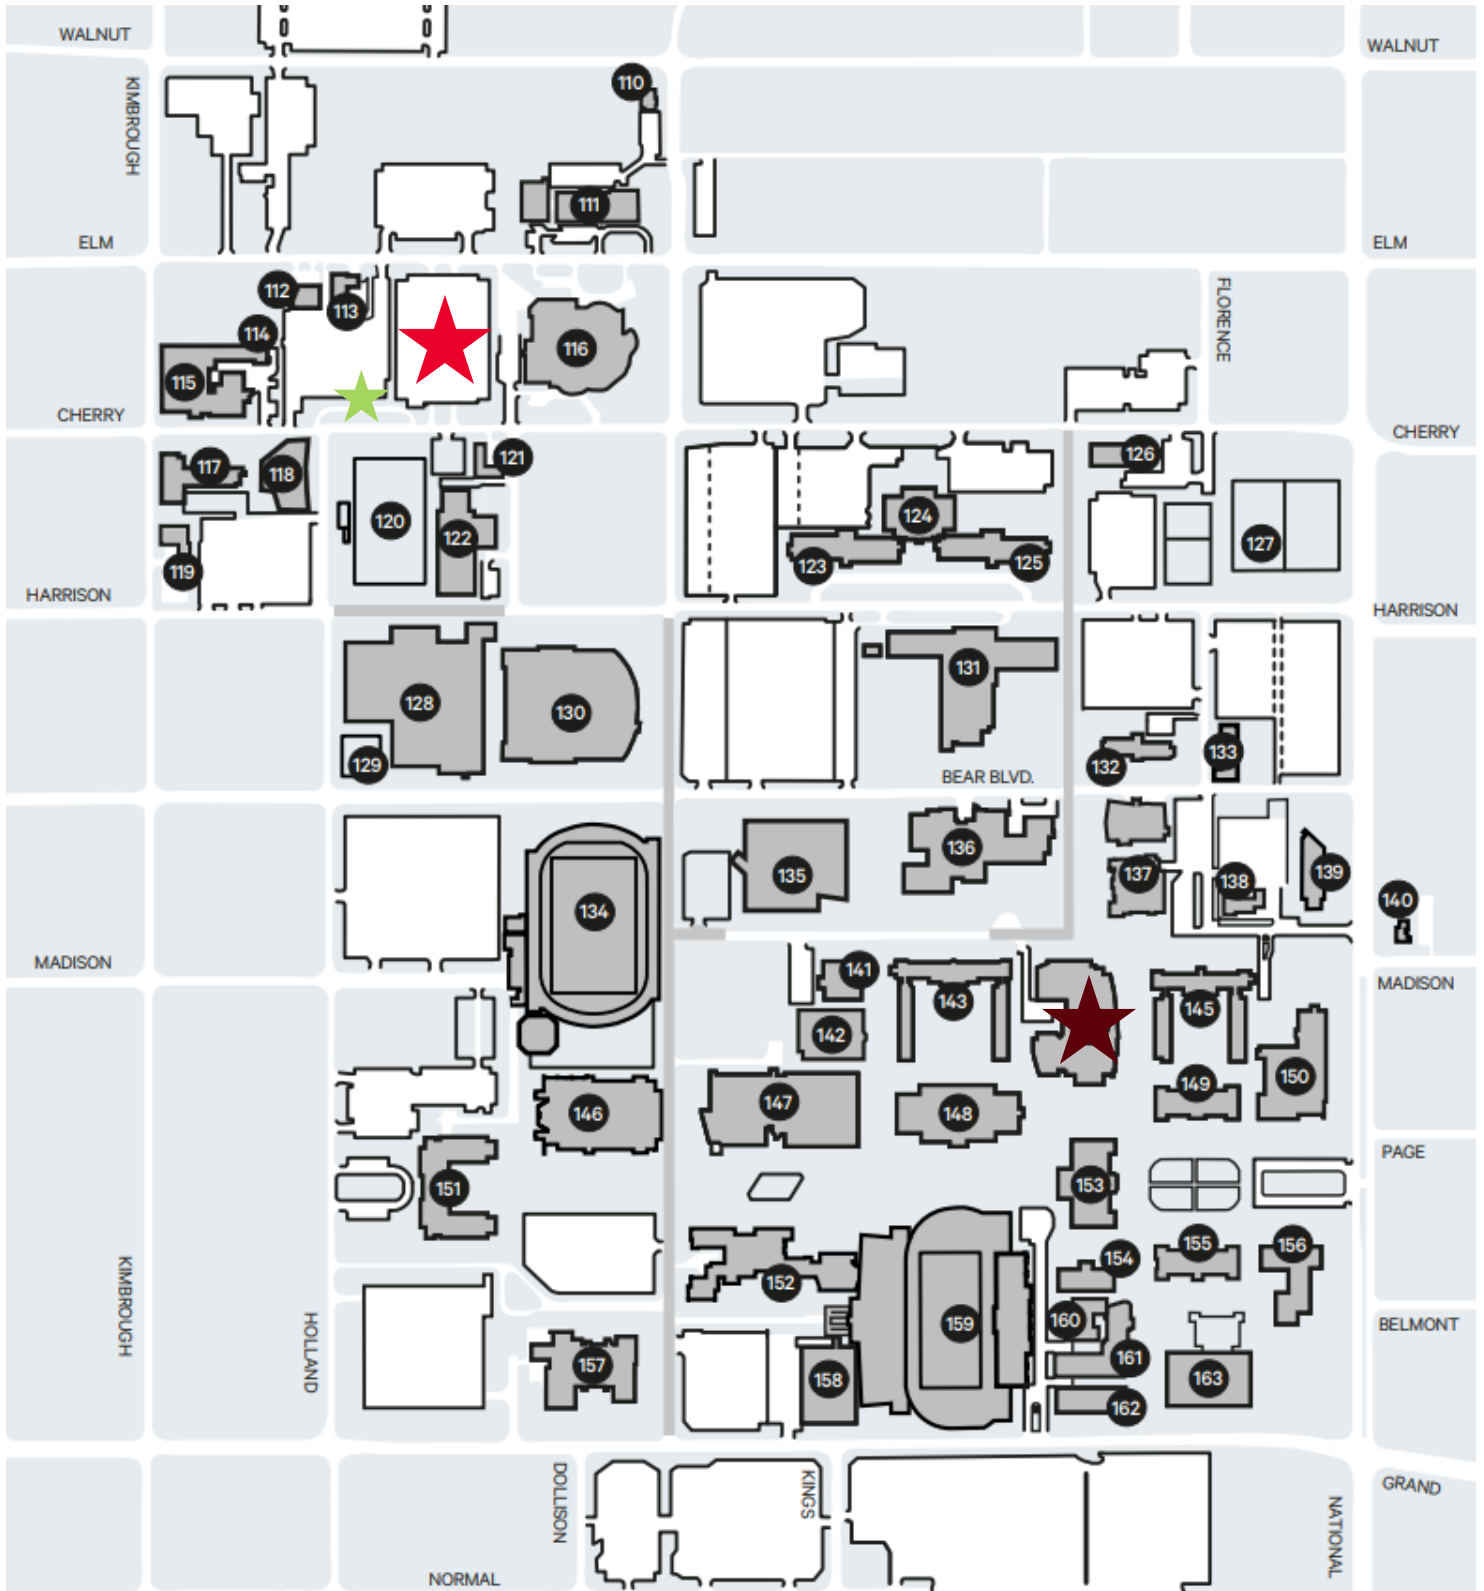

Missouri State University Addiction and Recovery Summit

Plaster Student Union

Bear Park North

Parking at Bear Park North is free for this event.

Bear Line Shuttle Pickup

Attendees can utilize the Bear Line Shuttle Green Route to get to the Plaster Student Union.